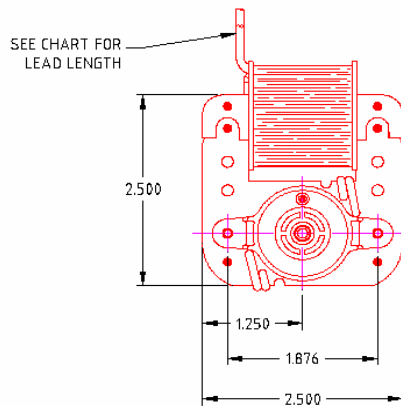

Part Number—29000-XX

29210-XX

Models AA3—AA5

Application:

Spectrophotometer,
Gas Analyzer

Arkansas General Industries

"RELY ON GI"

ISO 9001 CERTIFIED

<u>Part No.</u>	<u>Volts/Freq.</u>	<u>Rotation</u>	<u>Lead</u>	<u>Stack</u>	<u>RPM</u>	<u>Torque</u>	<u>Watts</u>
29000-99	120V/50HZ	CCW	11.50"	3/8"	2700	0.67 oz in	___ Watts
29000-99	120V/60HZ	CCW	11.50"	3/8"	3250	0.57 oz in	___ Watts
*29210-20	24V/50HZ	CW	14.25"	5/8"	___	___ oz in	___ Watts
*29210-20	24V/60HZ	CW	14.25"	5/8"	___	___ oz in	___ Watts

* indicates motor not UL or CSA certified.

NOTE: Variations in performance, mounting and mechanical design can be provided.

Arkansas General Industries

102 Miller St
P.O. Bo 260
Bald Knob
AR 72010

Phone: 501-724-3227
Fax: 501-724-5915
Email: info@agimotors.com
www.agimotors.com