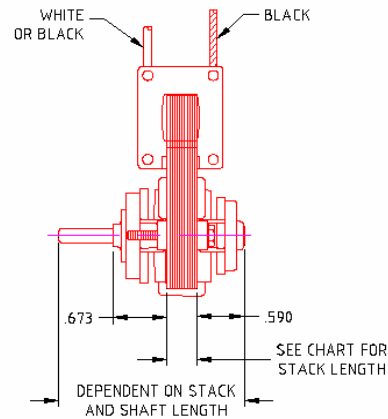

Part Number—29000-XX

29210-XX

Models AA3—AA5

Application:

Spectrophotometer,
Gas Analyzer

Arkansas General Industries

"RELY ON GI"

ISO 9001 CERTIFIED

<u>Part No.</u>	<u>Volts/Freq.</u>	<u>Rotation</u>	<u>Lead</u>	<u>Stack</u>	<u>RPM</u>	<u>Torque</u>	<u>Watts</u>
29000-99	120V/50HZ	CCW	11.50"	3/8"	2700	0.67 oz in	___ Watts
29000-99	120V/60HZ	CCW	11.50"	3/8"	3250	0.57 oz in	___ Watts
*29210-20	24V/50HZ	CW	14.25"	5/8"	___	___ oz in	___ Watts
*29210-20	24V/60HZ	CW	14.25"	5/8"	___	___ oz in	___ Watts

* indicates motor not UL or CSA certified.

NOTE: Variations in performance, mounting and mechanical design can be provided.

Arkansas General Industries

102 Miller St
P.O. Bo 260
Bald Knob
AR 72010

Phone: 501-724-3227
Fax: 501-724-5915
Email: info@agimotors.com
www.agimotors.com