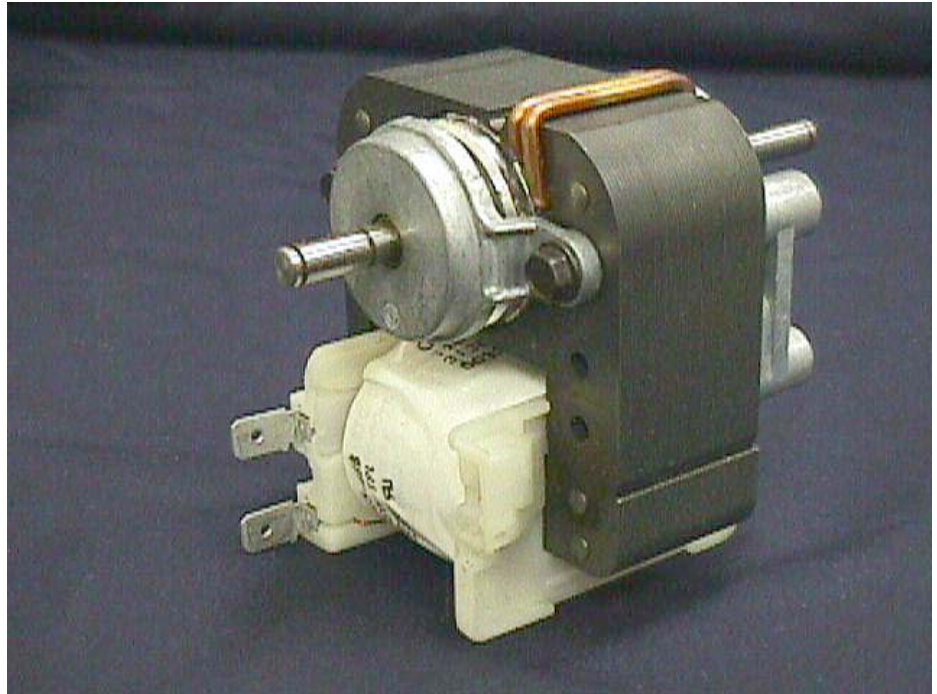

Part Number—29020-XX  
29025-XX, 29040-XX

Models AA7, AA8, AA9, AA12

Application:

Microwave Blower

**AC MOTORS**

## Arkansas General Industries

"RELY ON GI"

ISO 9001 CERTIFIED

**AC—C-Frame—Shaded Pole Motor**

**CW or CCW Rotation—Shaft End**

**120V 60HZ—240V 50HZ**

**Insulation Class B - F**

**Self-aligning sleeve bearings**