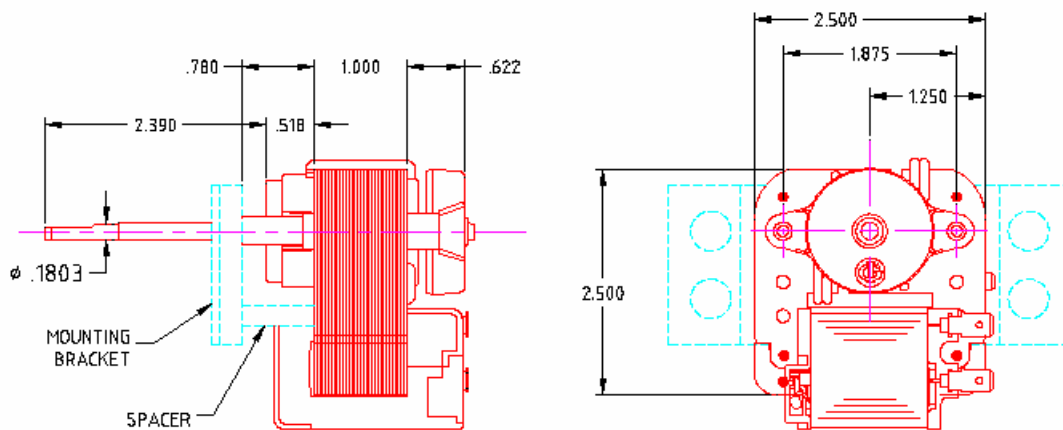

"RELY ON GI"

ISO 9001 CERTIFIED

<u>Part No.</u>	<u>Volts/Freq.</u>	<u>Rotation</u>	<u>Stack</u>	<u>RPM</u>	<u>Torque</u>	<u>Watts</u>
29025-58	100V/50HZ	CW	1.0"	2600	1.9 oz in	29.0 Watts
29025-58	120V/60HZ	CW	1.0"	3000	2.2 oz in	26.3 Watts
29025-59	208V/50HZ	CW	1.0"	2600	1.7 oz in	19.6 Watts
29025-59	208V/60HZ	CW	1.0"	3000	1.5 oz in	17.9 Watts
29025-60	230V/50HZ	CW	1.0"	2600	2.0 oz in	19.2 Watts
29025-60	230V/60HZ	CW	1.0"	3000	1.7 oz in	18.2 Watts