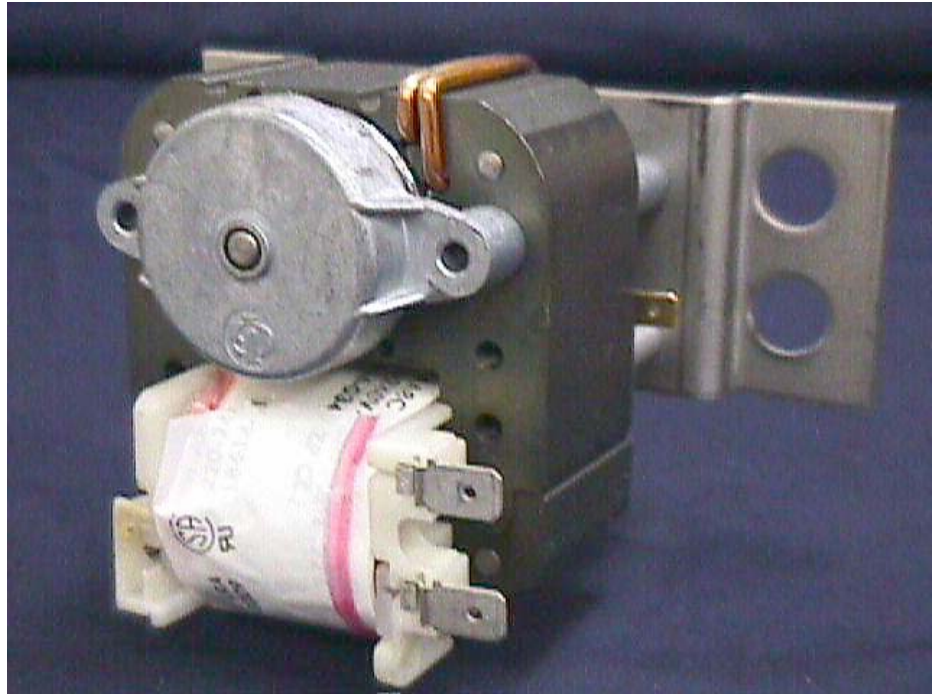

Part Number—29025-XX

Models AA8

Application:

Pie Warmer

Arkansas General Industries

"RELY ON GI"

ISO 9001 CERTIFIED

AC—C-Frame—Shaded Pole Motor

CW Rotation—Shaft End

120V 60HZ—240V 60HZ

Insulation Class B - F

Self-aligning sleeve bearings

Zinc end brackets

UL or CSA Listing

Shaft Extension—As required

Arkansas General Industries