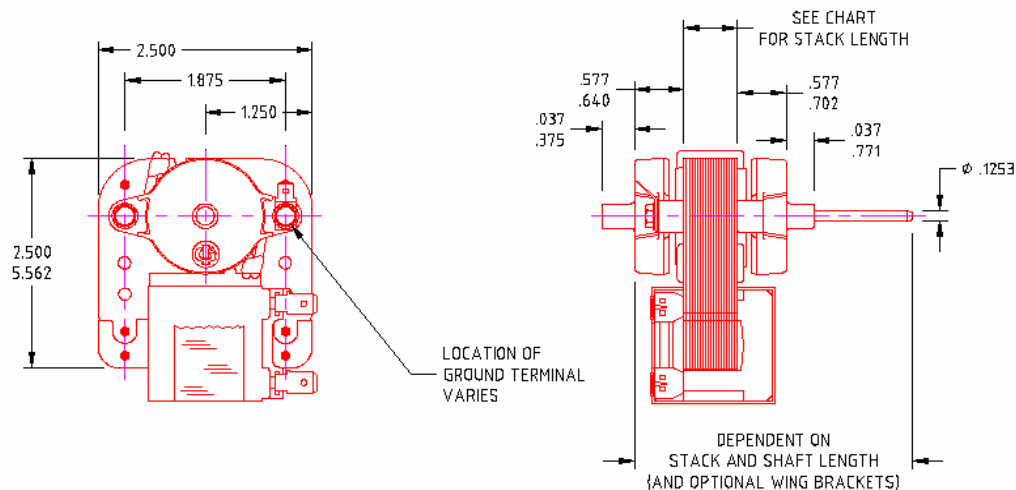

Refrigeration—
Evaporator Cooling Fan

Arkansas General Industries

"RELY ON GI"

ISO 9001 CERTIFIED

<u>Part No.</u>	<u>Volts/Freq.</u>	<u>Rotation</u>	<u>Stack</u>	<u>RPM</u>	<u>Torque</u>	<u>Watts</u>
29425-11	220V/50HZ	CCW	5/8"	2500	1.52 oz in	10.8 Watts
29425-12	115V/60HZ	CCW	5/8"	3000	1.82 oz in	13.0 Watts
29425-13	115V/60HZ	CCW	1/2"	3100	1.06 oz in	8.6 Watts
29425-17	230V/60HZ	CCW	1/2"	2700	1.17 oz in	10.8 Watts
29425-18	115V/60HZ	CCW	1/2"	2500	1.27 oz in	12.6 Watts
29425-20	230V/50HZ	CCW	1/2"	2500	1.27 oz in	12.6 Watts
29425-21	115V/60HZ	CCW	1/2"	2900	1.10 oz in	9.1 Watts
*29425-22	115V/60HZ	CCW	1/2"	3000	1.57 oz in	10.9 Watts
*29425-23	115V/60HZ	CCW	1/2"	3100	1.10 oz in	8.31 Watts
*29425-24	230V/50HZ	CCW	1/2"	2700	1.25 oz in	10.9 Watts
*29425-25	115V/60HZ	CCW	1/2"	3100	1.10 oz in	8.31 Watts
29425-27	115V/60HZ	CCW	1/2"	2900	1.10 oz in	9.1 Watts
29425-31	230V/50HZ	CCW	1/2"	2700	0.91 oz in	8.4 Watts
29425-32	115V/60HZ	CCW	1/2"	2800	0.78 oz in	5.9 Watts