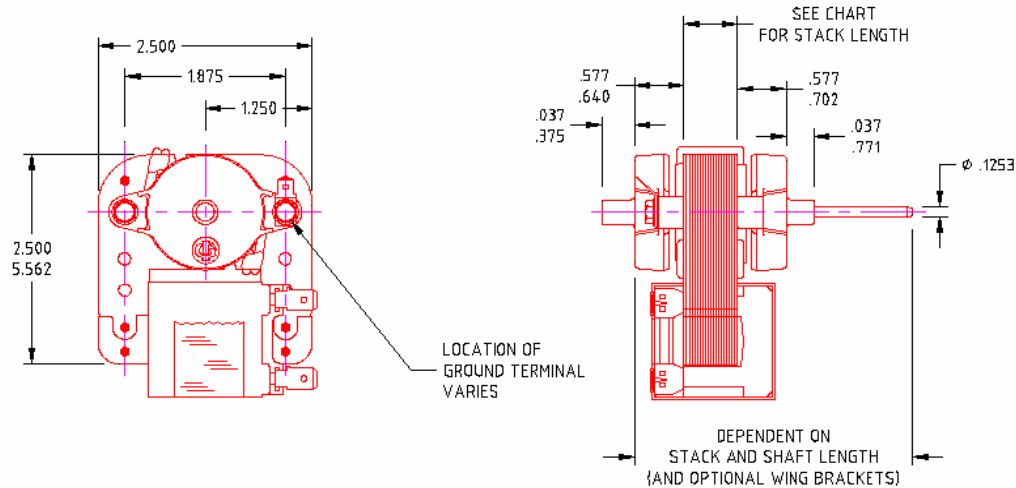

Part Number—29425-XX
29440-XX

Models AF3, AF4 & AF5

Application:

Refrigeration—
Evaporator Cooling Fan

Arkansas General Industries

"RELY ON GI"

ISO 9001 CERTIFIED

Part No.	Volts/Freq.	Rotation	Stack	RPM	Torque	Watts
29425-11	220V/50HZ	CCW	5/8"	2500	1.52 oz in	10.8 Watts
29425-12	115V/60HZ	CCW	5/8"	3000	1.82 oz in	13.0 Watts
29425-13	115V/60HZ	CCW	1/2"	3100	1.06 oz in	8.6 Watts
29425-17	230V/60HZ	CCW	1/2"	2700	1.17 oz in	10.8 Watts
29425-18	115V/60HZ	CCW	1/2"	2500	1.27 oz in	12.6 Watts
29425-20	230V/50HZ	CCW	1/2"	2500	1.27 oz in	12.6 Watts
29425-21	115V/60HZ	CCW	1/2"	2900	1.10 oz in	9.1 Watts
*29425-22	115V/60HZ	CCW	1/2"	3000	1.57 oz in	10.9 Watts
*29425-23	115V/60HZ	CCW	1/2"	3100	1.10 oz in	8.31 Watts
*29425-24	230V/50HZ	CCW	1/2"	2700	1.25 oz in	10.9 Watts
*29425-25	115V/60HZ	CCW	1/2"	3100	1.10 oz in	8.31 Watts
29425-27	115V/60HZ	CCW	1/2"	2900	1.10 oz in	9.1 Watts
29425-31	230V/50HZ	CCW	1/2"	2700	0.91 oz in	8.4 Watts
29425-32	115V/60HZ	CCW	1/2"	2800	0.78 oz in	5.9 Watts
29425-34	115V/60HZ	CCW	1/2"	2800	0.78 oz in	5.9 Watts
29425-35	115V/60HZ	CCW	1/2"	2800	0.78 oz in	5.9 Watts
29440-12	115V/60HZ	CCW	3/8"	3150	0.41 oz in	4.8 Watts

* indicates motors with wing brackets for mounting.

NOTE: Variations in performance, mounting and mechanical design can be provided.