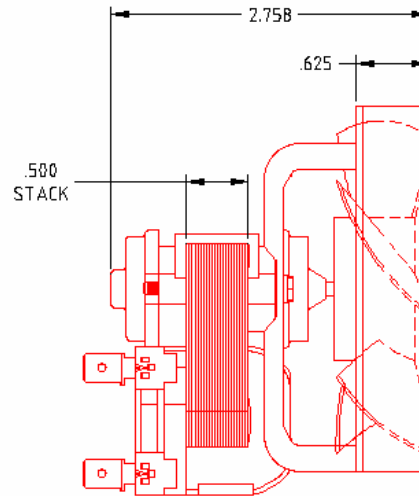

Part Number—51715-XX

51760-XX

Models FAV

Application: Fan

Arkansas General Industries

"RELY ON GI"

ISO 9001 CERTIFIED

<u>Part No.</u>	<u>Volts/Freq.</u>	<u>Rotation</u>	<u>Stack</u>	<u>RPM</u>	<u>Torque</u>	<u>Watts</u>
51715-21	120V/60HZ	CW	1/2"	3100	1.5 oz in	22.0 Watts
51760-22	230V/60HZ	CW	1/2"	2000	0.3 oz in	7.2 Watts

NOTE: Variations in performance, mounting and mechanical design can be provided.

Arkansas General Industries

102 Miller St
P.O. Box 260
Bald Knob
AR 72010

Phone: 501-724-3227
Fax: 501-724-5915
Email: info@agimotors.com
www.agimotors.com