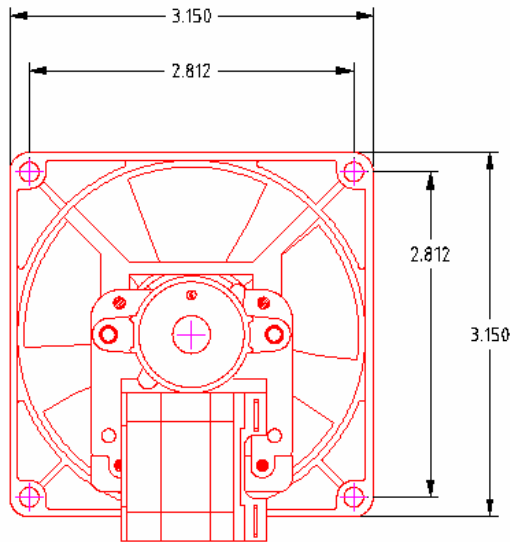

Part Number—51715-XX

51760-XX

Models FAV

Application: Fan

Arkansas General Industries

"RELY ON GI"

ISO 9001 CERTIFIED

<u>Part No.</u>	<u>Volts/Freq.</u>	<u>Rotation</u>	<u>Stack</u>	<u>RPM</u>	<u>Torque</u>	<u>Watts</u>
51715-21	120V/60HZ	CW	1/2"	3100	1.5 oz in	22.0 Watts
51760-22	230V/60HZ	CW	1/2"	2000	0.3 oz in	7.2 Watts

NOTE: Variations in performance, mounting and mechanical design can be provided.

Arkansas General Industries

102 Miller St
P.O. Box 260
Bald Knob
AR 72010

Phone: 501-724-3227
Fax: 501-724-5915
Email: info@agimotors.com
www.agimotors.com